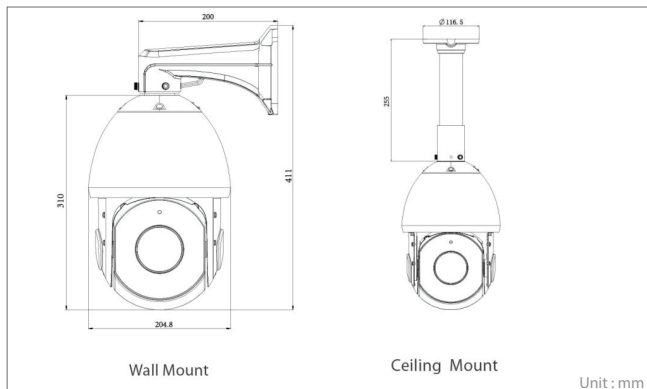

Software

- SmartManager
- Titanium 2.0
- Titanium Mobile

Optional Accessory

- HDB344(Wall Mount)

Dimension

Specifications are subject to change without notice.